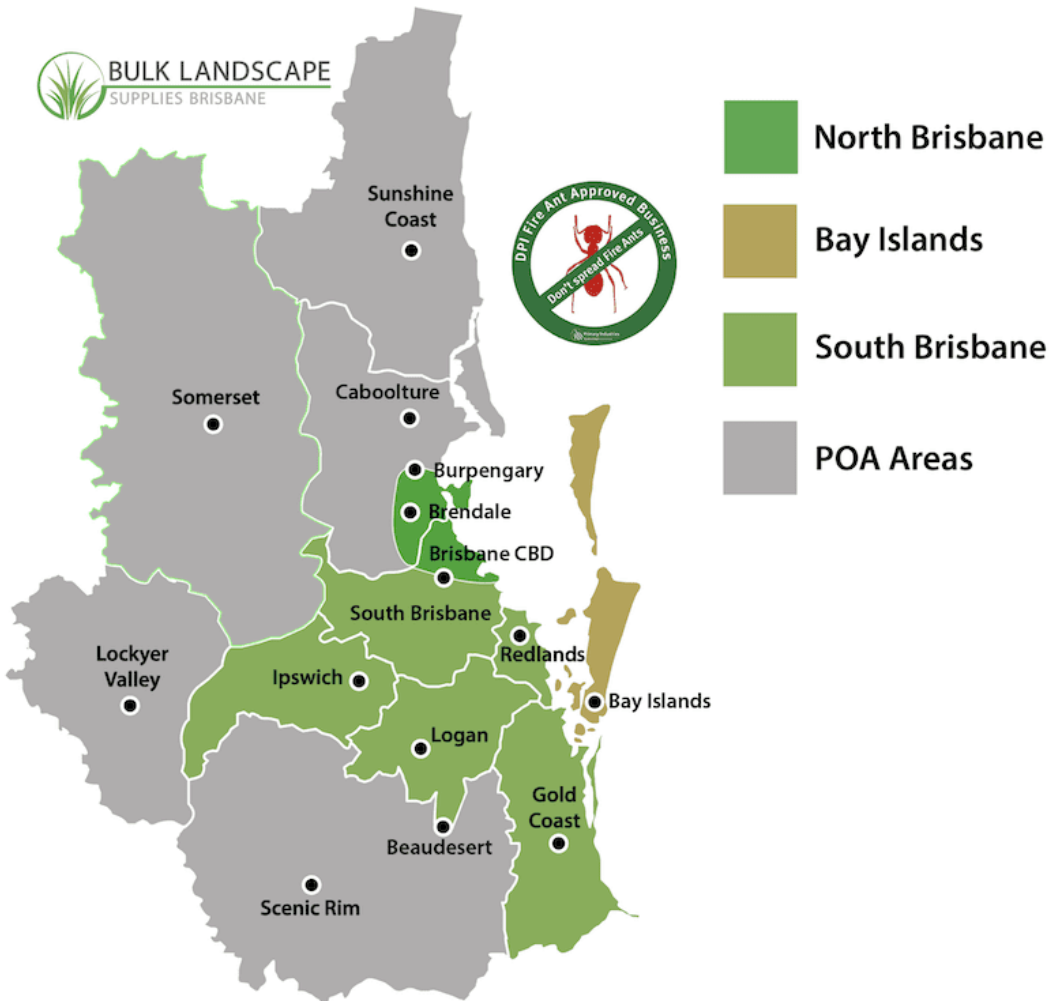

Bay Islands & North Stradbroke Island

exclude barge fare, extra charges for cartage will apply.

South Brisbane includes: Brisbane, Redlands, Ipswich, Logan, Beaudesert and Gold Coast.

North Brisbane includes: Brisbane CBD, Kedron, Aspley, Chermshire, Geebung, Stafford, Strathpine.